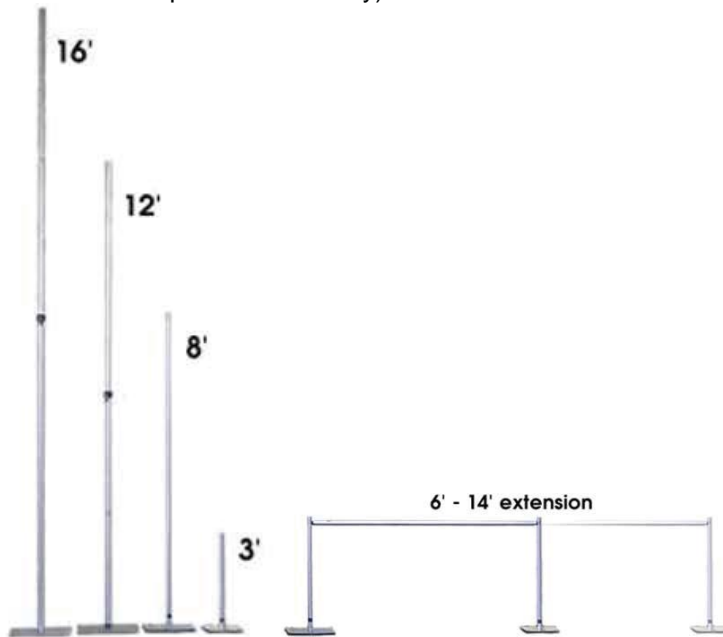

Easel

Item #20620-0001

Color: Chrome
 Size: 60" tall
 Material: Metal

Sign not included. Please contact our sign department to order sign.

Chrome Sign Frame

Item #20900-0070

Color: Chrome
 Frame Size: 60" tall
 Sign Panel Size: 22" x 28"
 Material: Metal

Rope & Stanchion

Item #20900-0001 (stanchion)
Item #20900-0005 (8' long burgundy velour rope)
Item #20900-0007 (7' long red braided rope)

Color: Chrome stanchion, burgundy or red rope
Size: 39"H stanchion, 8' or 7' L rope
Material: Steel/fabric (velour/braided nylon)

Waste Baskets

Item #20620-0040 (7 Gallon)
Item #20620-0045 (30 Gallon-not shown)

Color: Black
Material: Plastic

Swivel Spotlight

Item #20620-0030

Color: White
Size: 100 watt +

Booth Draping & Hardware

Aluminum & steel hardware with flame-retardant fabric drapery panels. Available in 3', 8', 12' & 16' heights (see color chart below for specific availability).

Drape with Hardware (priced per lineal foot)

3' high drape w/hardware	20545-0001
8' high drape w/hardware	20540-0001
12' high drape w/hardware	20550-0001
16' high drape w/hardware	20560-0001
16' high velour drape w/hardware	20570-0001